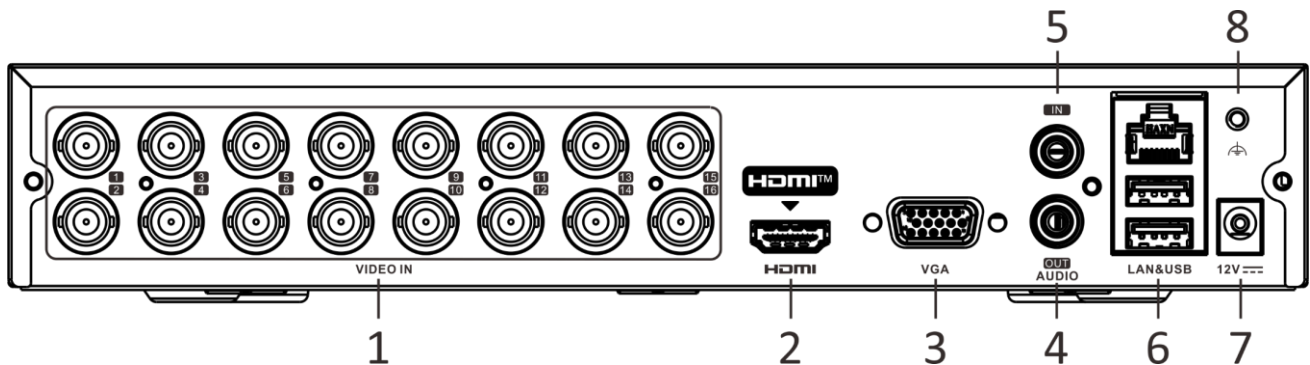

Physical Interface

No.	Description	No.	Description
1	Video and Coaxial Audio In	5	AUDIO IN, RCA Connector
2	HDMI Interface	6	USB Interface and LAN Network Interface
3	VGA Interface	7	Power Input
4	AUDIO OUT, RCA Connector	8	GND